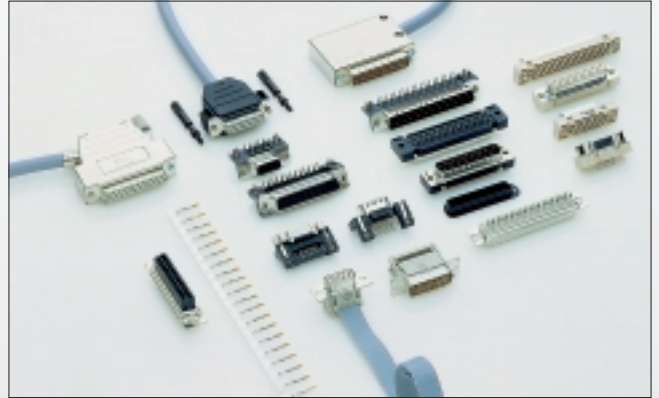

Some of the components from the HARTING range

Heavy Duty Han® Connectors

Subminiature D-Connectors
DIN 41 652

PCB connectors
contact spacing 2.54, 2.5 and 2 mm

Flat Cable Connector System
DIN 41 651

Coax
PCB connectors