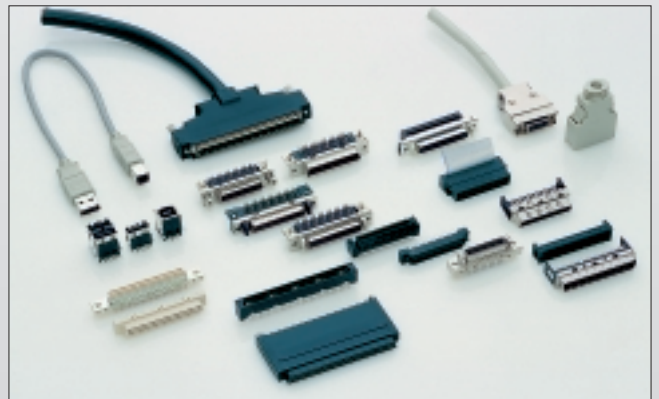

Some of the components from the HARTING range

Heavy Duty Han® Connectors

Subminiature D-Connectors
DIN 41 652

PCB connectors
contact spacing 2.54, 2.5 and 2 mm

Flat Cable Connector System
DIN 41 651

Coax
PCB connectors