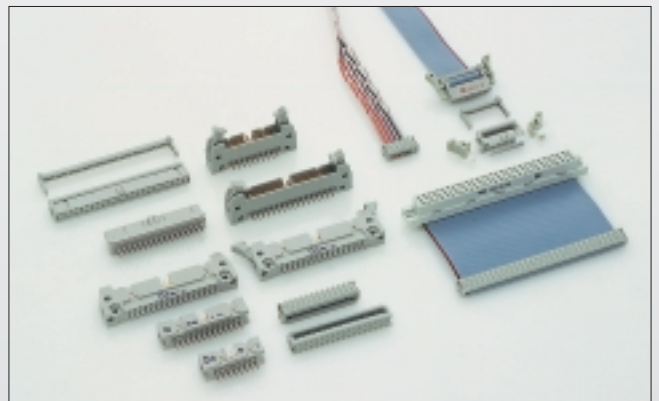

Some of the components from the HARTING range

Heavy Duty Han® Connectors

Subminiature D-Connectors
DIN 41 652

PCB connectors
contact spacing 2.54, 2.5 and 2 mm

Flat Cable Connector System
DIN 41 651

Coax
PCB connectors

Micro-Electronic-Connectors
Contact spacing 1.27 mm

Fibre Optic
Data Link Systems

Solenoids