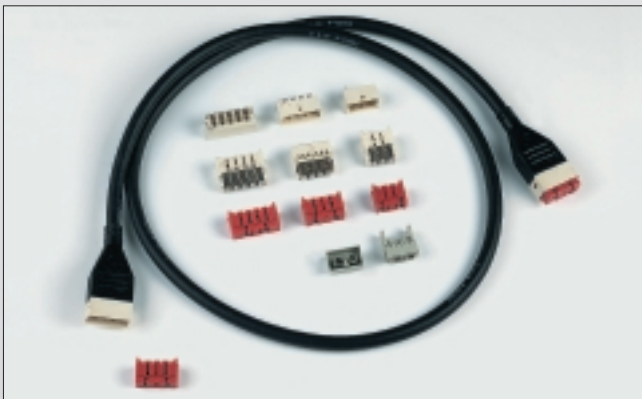

Some of the components from the HARTING range

Heavy Duty Han® Connectors

Subminiature D-Connectors
DIN 41 652

PCB connectors
contact spacing 2.54, 2.5 and 2 mm

Flat Cable Connector System
DIN 41 651

Coax
PCB connectors