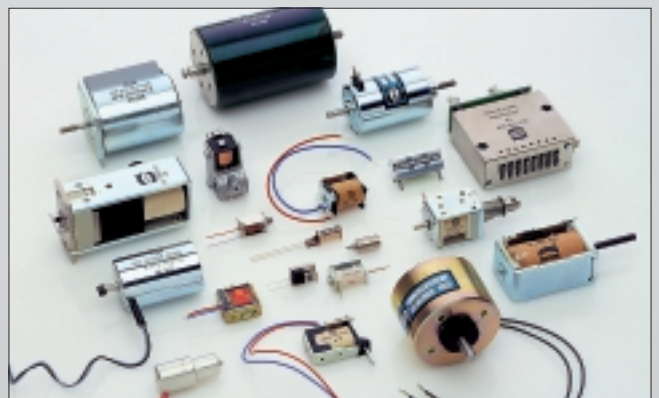

Some of the components from the HARTING range

Heavy Duty Han® Connectors

Subminiature D-Connectors
DIN 41 652

PCB connectors
contact spacing 2.54, 2.5 and 2 mm

Flat Cable Connector System
DIN 41 651

Coax
PCB connectors

Micro-Electronic-Connectors
Contact spacing 1.27 mm

Fibre Optic
Data Link Systems

Solenoids